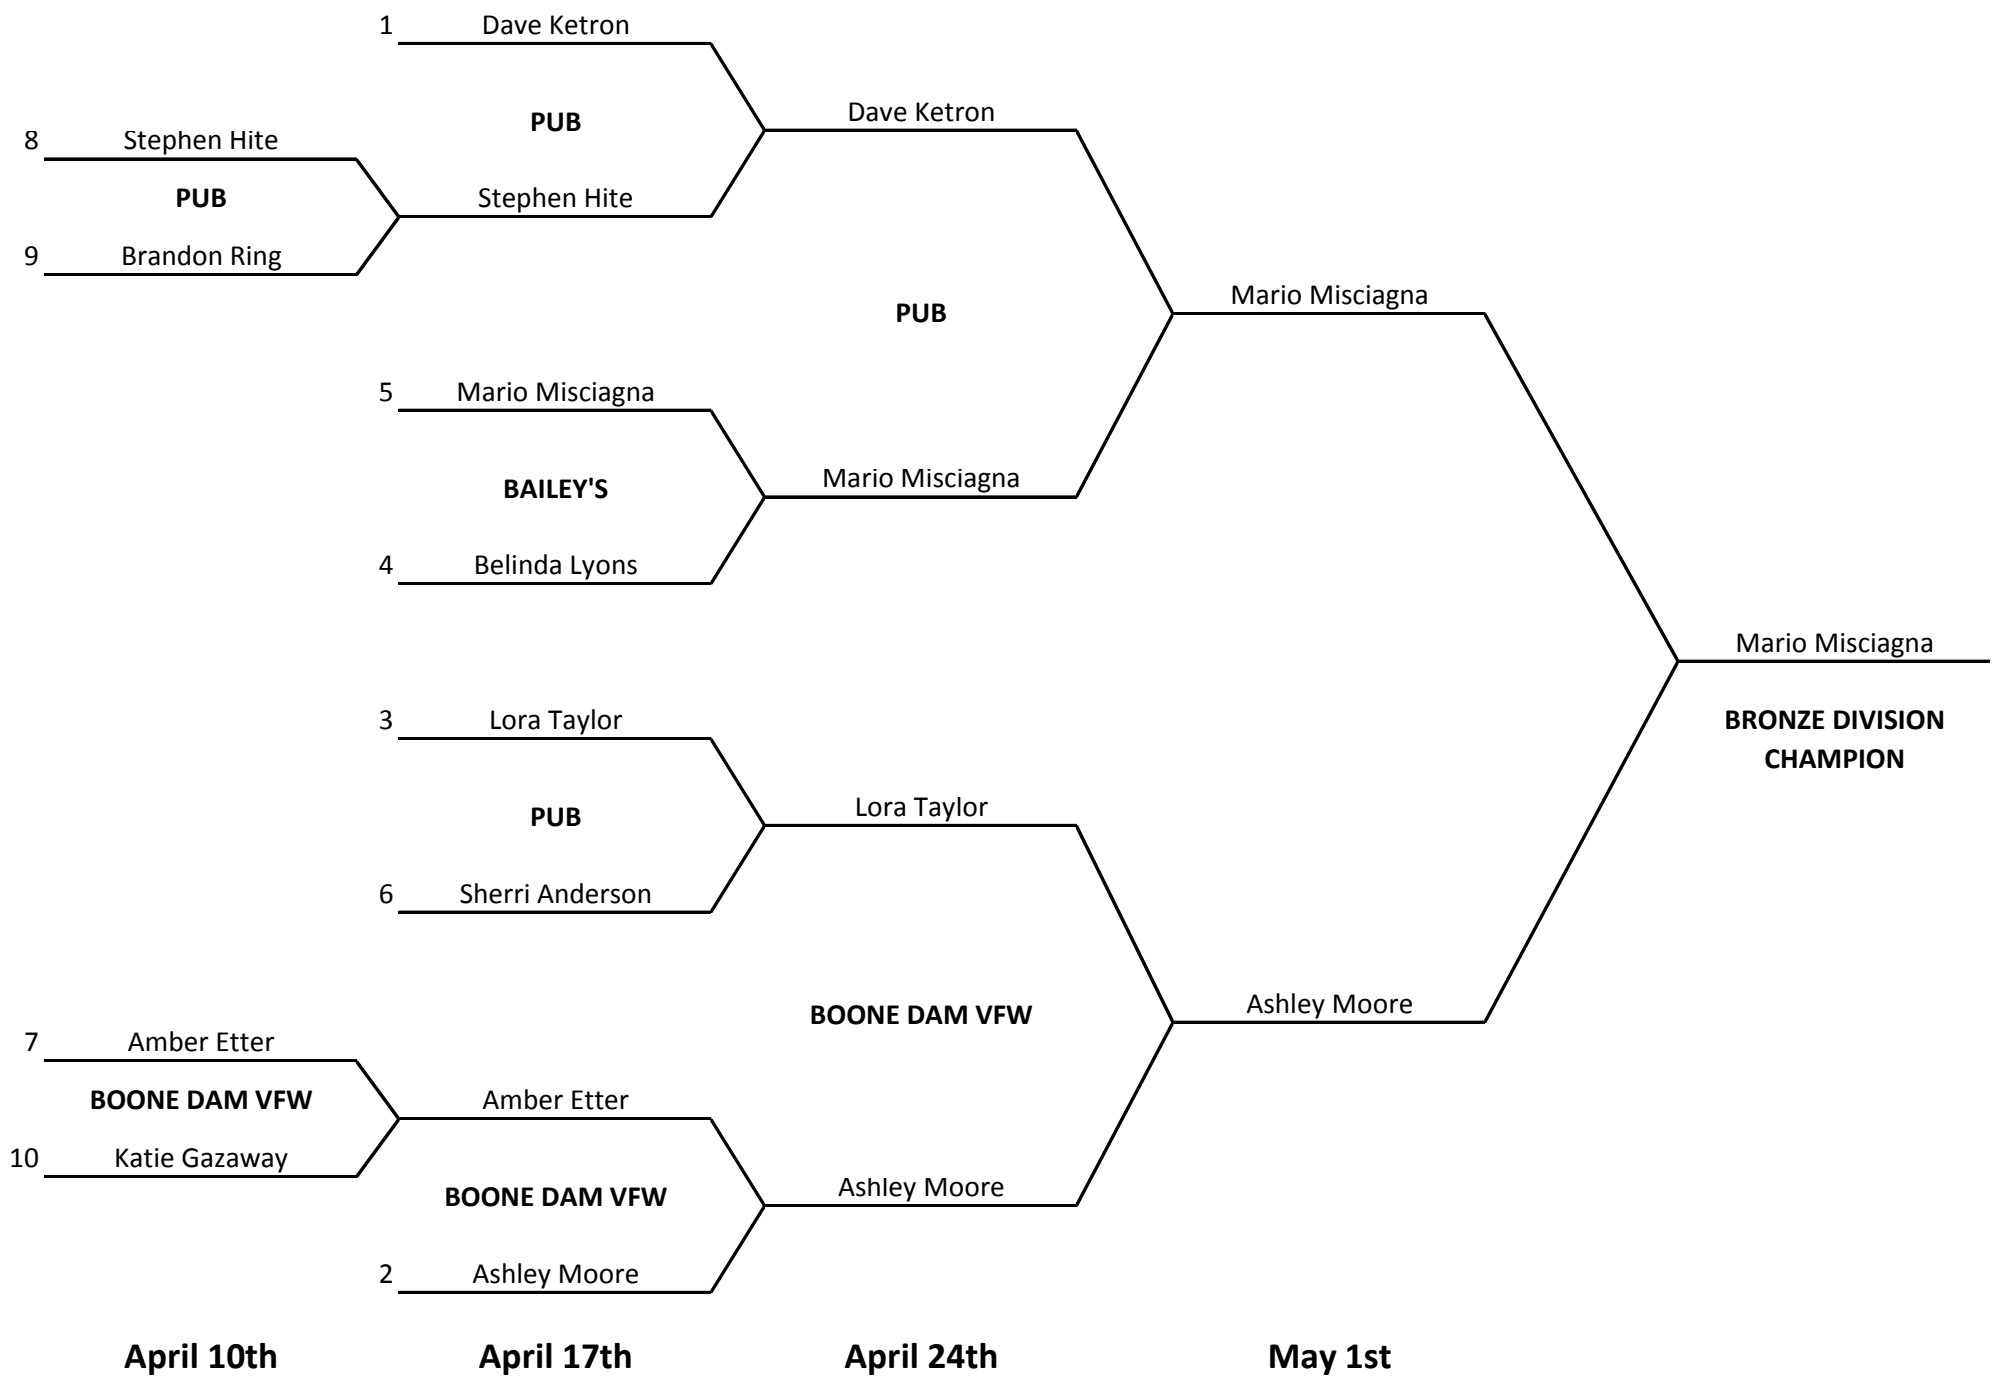

PUB

Greg Fields

**GOLD DIVISION
CHAMPION**

April 10th

April 17th

April 24th

May 1st

Gold Divison	
Total Players	12
Season Pot	\$220