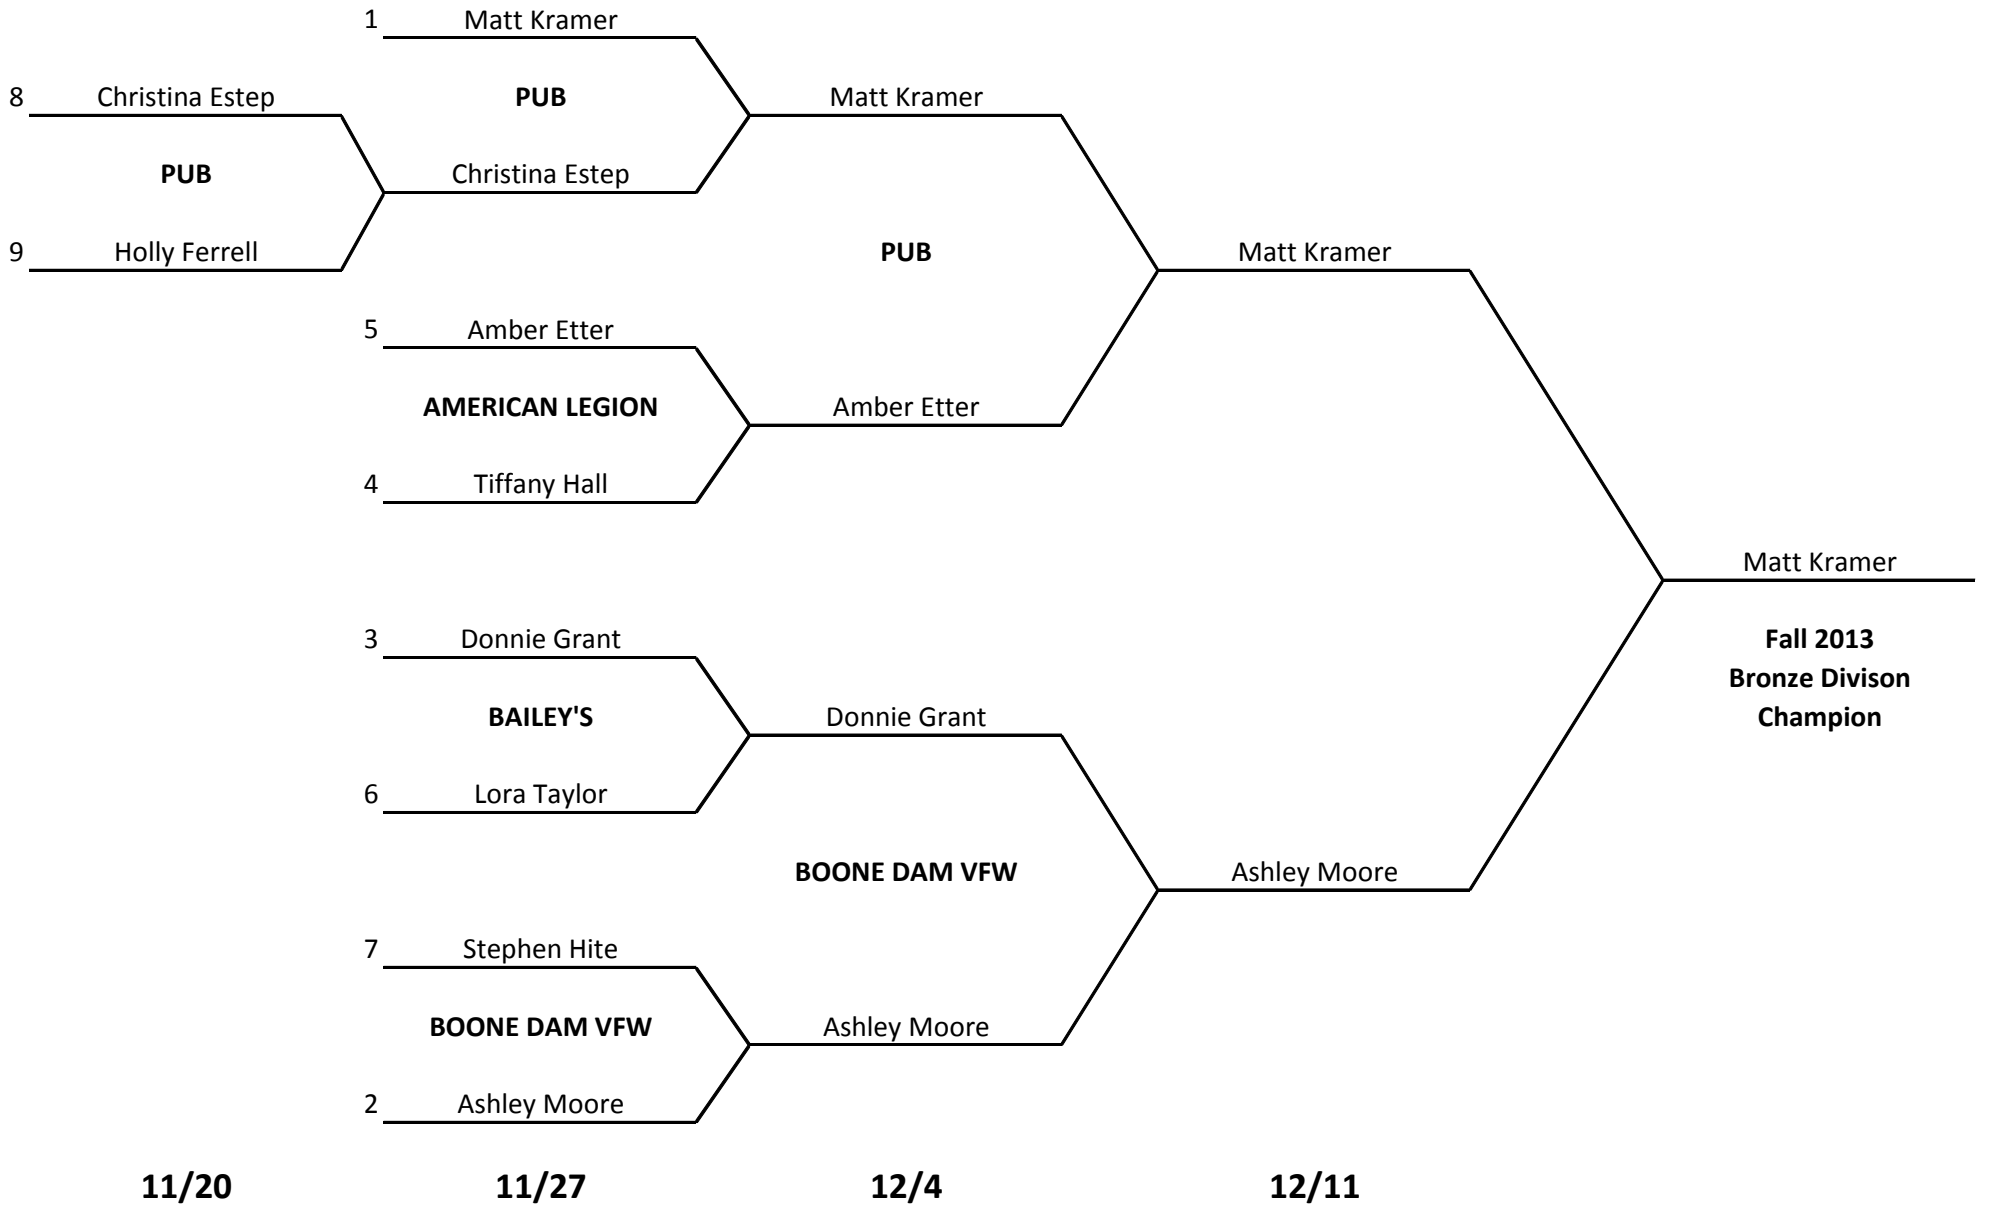

TOP MONEY WINNERS

Fall 2013

Gold Division

	Season	Playoffs	Total
Greg Fields	90	50	140
Chad Ferrell	50	30	80
Steve Moore	30	10	40
Tim Walker Jr.	20	0	20
Jamie Norwood	10	10	20
Ron Salyer	0	0	0
Jim Cornwell	0	0	0
Jeff Jenkins	0	0	0
Jon Barnett	0	0	0
Stacy McIntosh	0	0	0

*Gold Division Automatic Qulaifier

Silver Division

	Season	Playoffs	Total
Ryan Rutter	80	45	125
Clint Swarthout	45	10	55
TAG Hill	30	25	55
Shannon Barnett	10	10	20
Jeff Williams	15	0	15
Dwayne Solomon	0	0	0
Matt Taylor	0	0	0
Dustin Potter	0	0	0
Joey Hills	0	0	0
Mario Misciagna	0	0	0

*Gold Division Automatic Qulaifier

Bronze Division

	Season	Playoffs	Total
Matt Kramer	90	50	140
Ashley Moore	50	30	80
Donnie Grant	30	10	40
Tiffany Hall	20	0	20
Amber Etter	10	10	20
Holly Ferrell	0	0	0
Christina Estep	0	0	0
Stephen Hite	0	0	0
Lora Taylor	0	0	0
John Roberts	0	0	0

*Silver Division Automatic Qulaifier