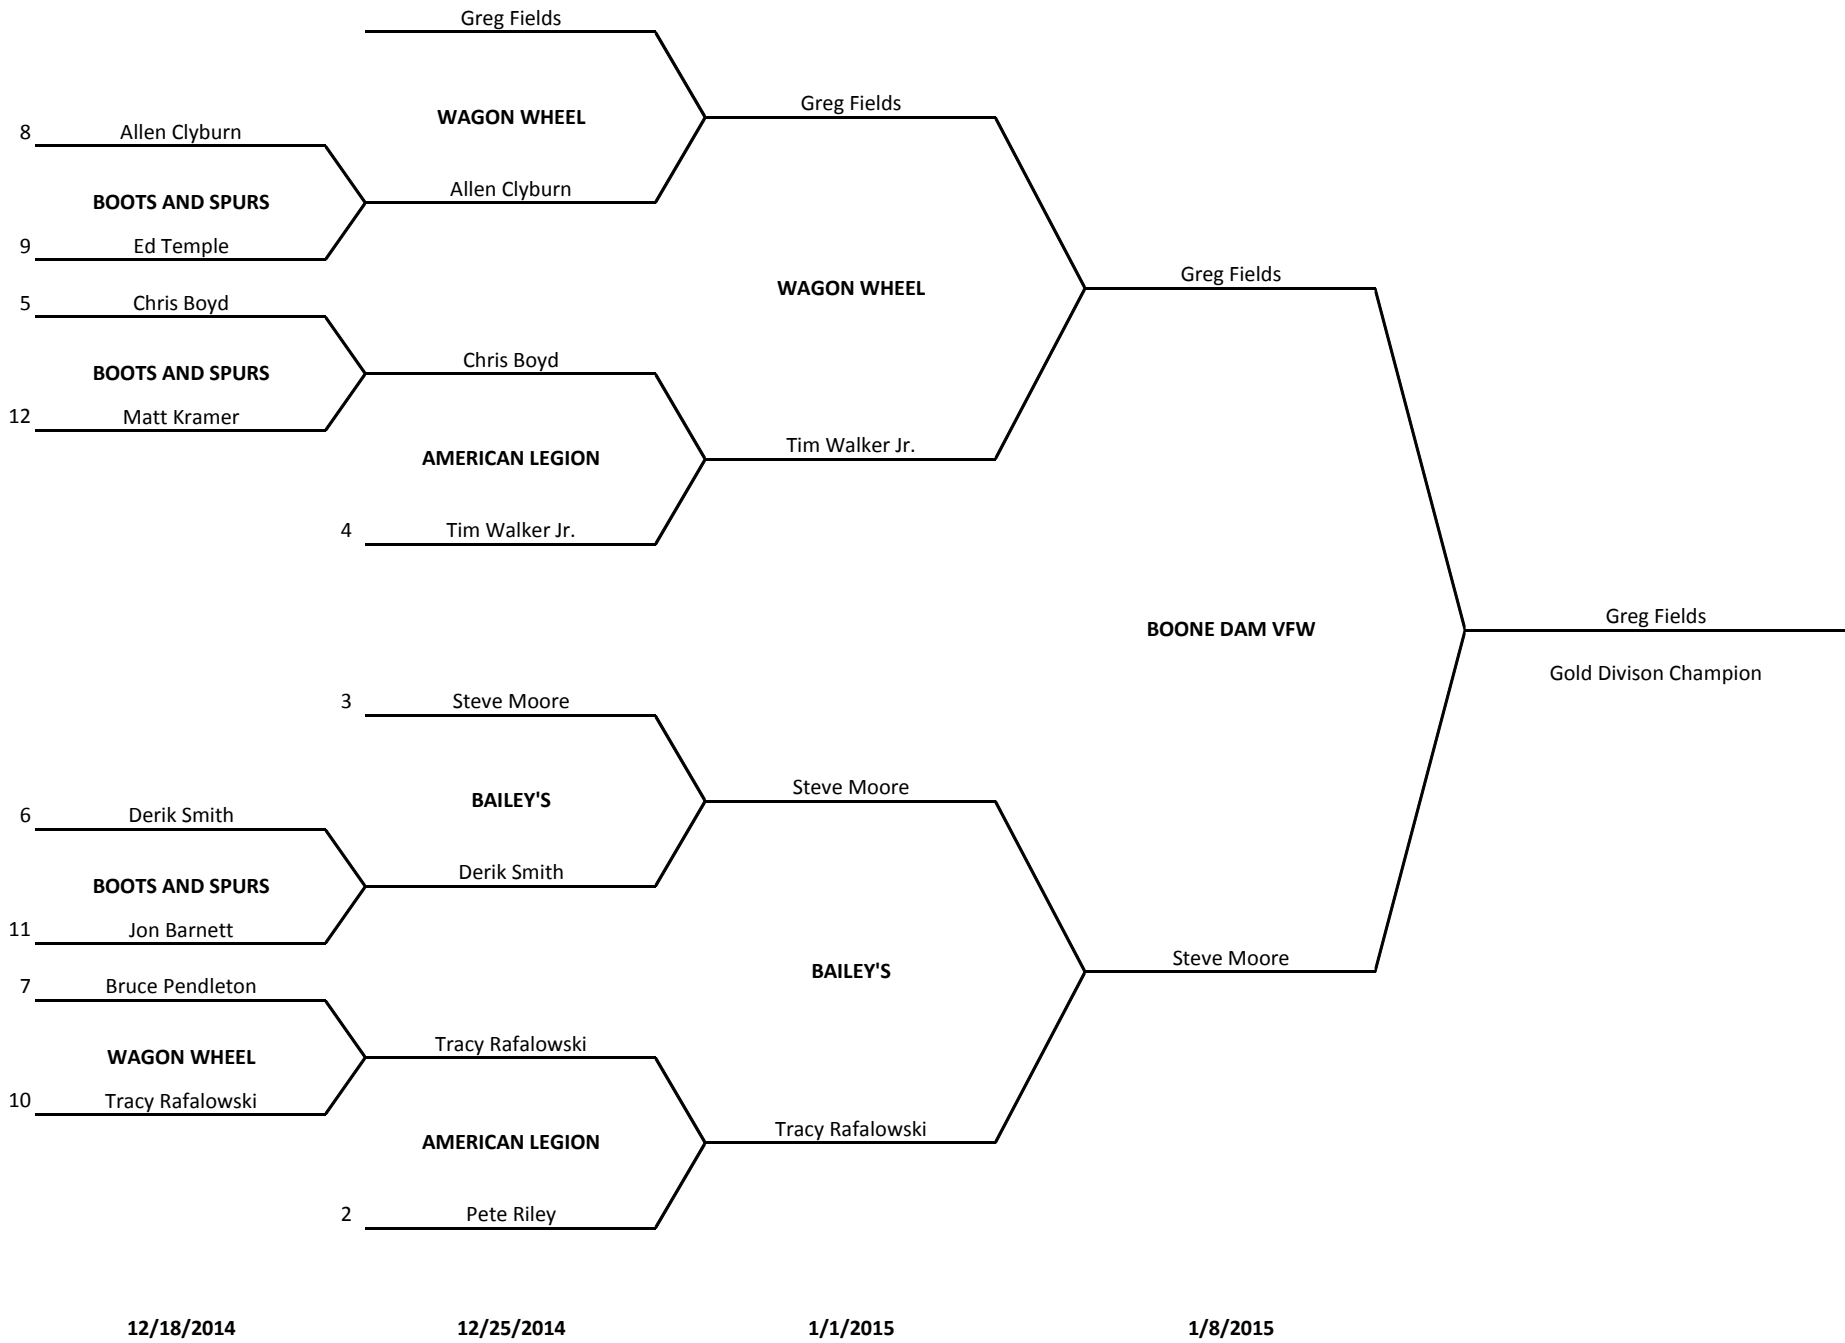

SILVER DIVISION - GROUP 2

Players			WK1	WK2	WK3	WK4	WK5	WK6	WK7	WK8	WK9	WK10	WK11	Total	AVG	Overall
1	Mike Clause	501	7	4		6	6	6		4	6	4	4	47	5.2	97
		CRK	7	3		3	6	4		4	3	6	6	42	4.7	
		CC	1	1		1	1	1		1	1	1	0	8	0.9	
2	Matt Taylor	501	5	6	4		4	6	5	3		2	4	39	4.3	83
		CRK	7	7	5		3	6	1	3		4	4	40	4.4	
		CC	1	1	1		0	1	0	0		0	0	4	0.4	
3	Shannon Barnett	501	3	6	4	3		4	5	2	1	5		33	3.7	81
		CRK	3	7	6	7		3	5	3	4	3		41	4.6	
		CC	1	1	1	0		1	1	1	0	1		7	0.8	
4	Chris Williams	501	4		2	5	4		3	6	4	3	3	34	3.8	80
		CRK	4		6	6	5		5	6	4	1	3	40	4.4	
		CC	0		0	1	1		1	1	1	0	1	6	0.7	
5	Dwayne Solomon	501		1	3	1	3	3	4	5	7	4		31	3.4	80
		CRK		6	7	4	4	4	2	6	6	5		44	4.9	
		CC		1	1	0	1	0	0	0	1	1		5	0.6	
6	Darrell McCoy	501	5	3	3	4	3	6	7			3	4	38	4.2	66
		CRK	2	4	2	0	2	5	3			2	5	25	2.8	
		CC	0	0	0	1	0	1	1			0	0	3	0.3	
7	Bud Collier	501	2		4	1		1	2	5	3	4	6	28	3.1	64
		CRK	5		0	2		3	6	4	3	5	5	33	3.7	
		CC	1		0	0		0	1	0	0	0	1	3	0.3	
8	Christina Estep	501	2	1	5		5	1		2	6	3	3	28	3.1	49
		CRK	0	0	1		5	2		1	4	2	1	16	1.8	
		CC	0	0	1		0	0		1	1	1	1	5	0.6	
9	Tiffany Hall	501		6		6	1	1	2	1	1	3	3	24	2.7	46
		CRK		1		5	1	1	2	1	3	3	2	19	2.1	
		CC		0		1	0	0	0	0	0	1	1	3	0.3	
10	Stephen Hite	501	0	1	3	2	2		0		0	4	1	13	1.4	29
		CRK	0	0	1	1	2		4		1	4	2	15	1.7	
		CC	0	0	0	0	1		0		0	0	0	1	0.1	
11	Jim Cornwell	501												0	####	0
		CRK												0	####	
		CC												0	####	
12	Stacy Macintosh	501												0	####	0
		CRK												0	####	
		CC												0	####