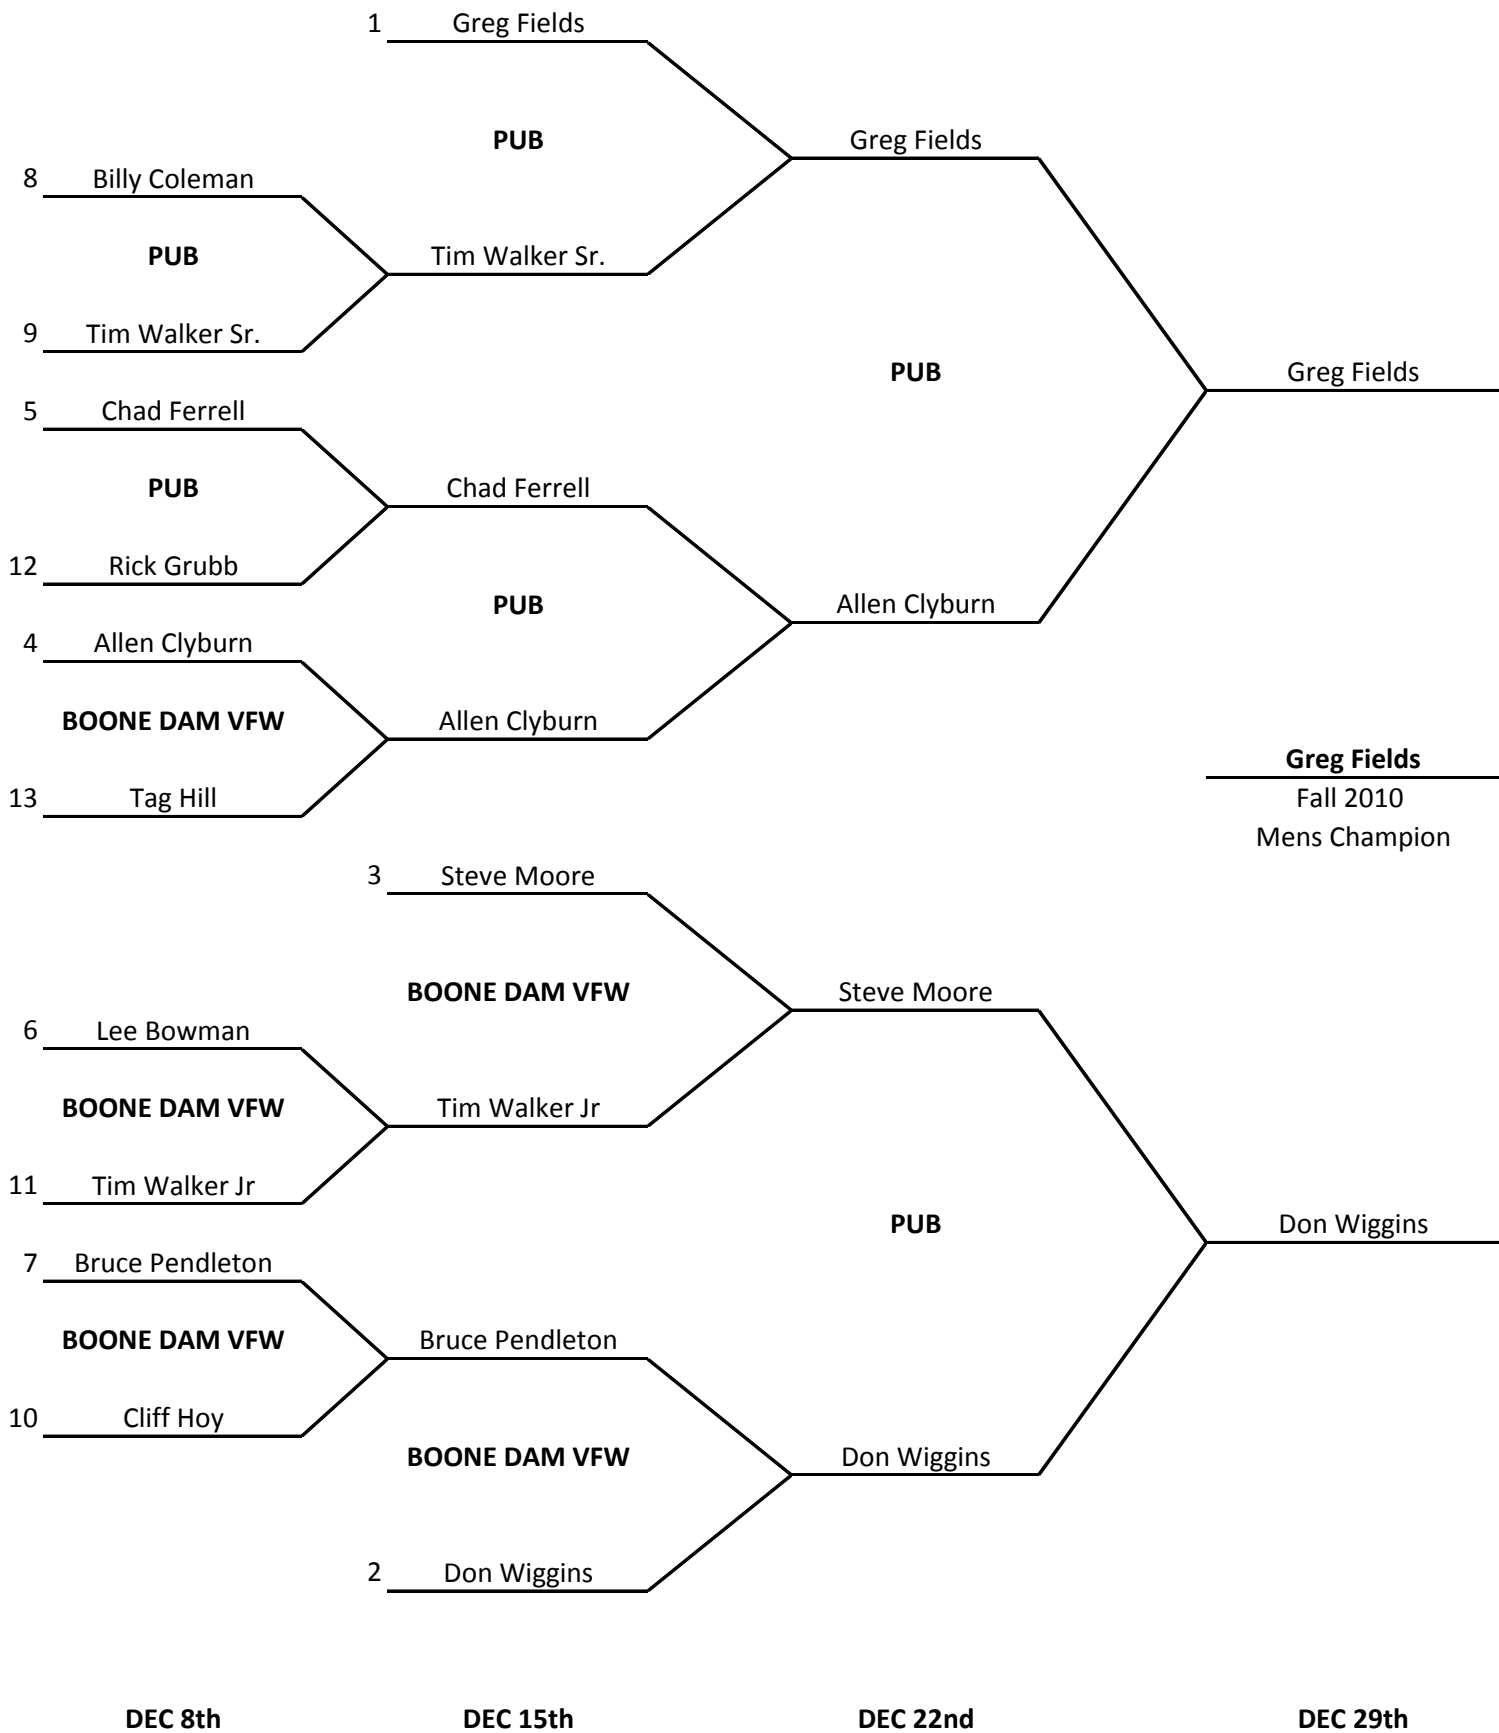

Players	T80s
Steve Moore	6
Greg Fields	4
Tony Hurd	4
Billy Coleman	3
Bruce Pendleton	3
Chad Ferrell	2
Don Wiggins	3
Lee Bowman	3
Rick Grub	1
Tim Walker	1
Allen Clyburn	1
Jim Cornwell	1

Players	15 Dart Games
Steve Moore	3
Greg Fields	3

Players	9 Dart 301
Allen Clyburn	2
Steve Moore	2
Don Wiggins	1
Bruce Pendleton	1

Players	170 IN
Greg Fields	1

Players	170 Out

Players	9 Marks
Steve Moore	3
Chad Ferrell	2
Allen Clyburn	2
Tim Walker	1
Pepper Hulse	1
Kevin Carter	1
Cliff Hoy	1
Greg Fields	1
Don Wiggins	1