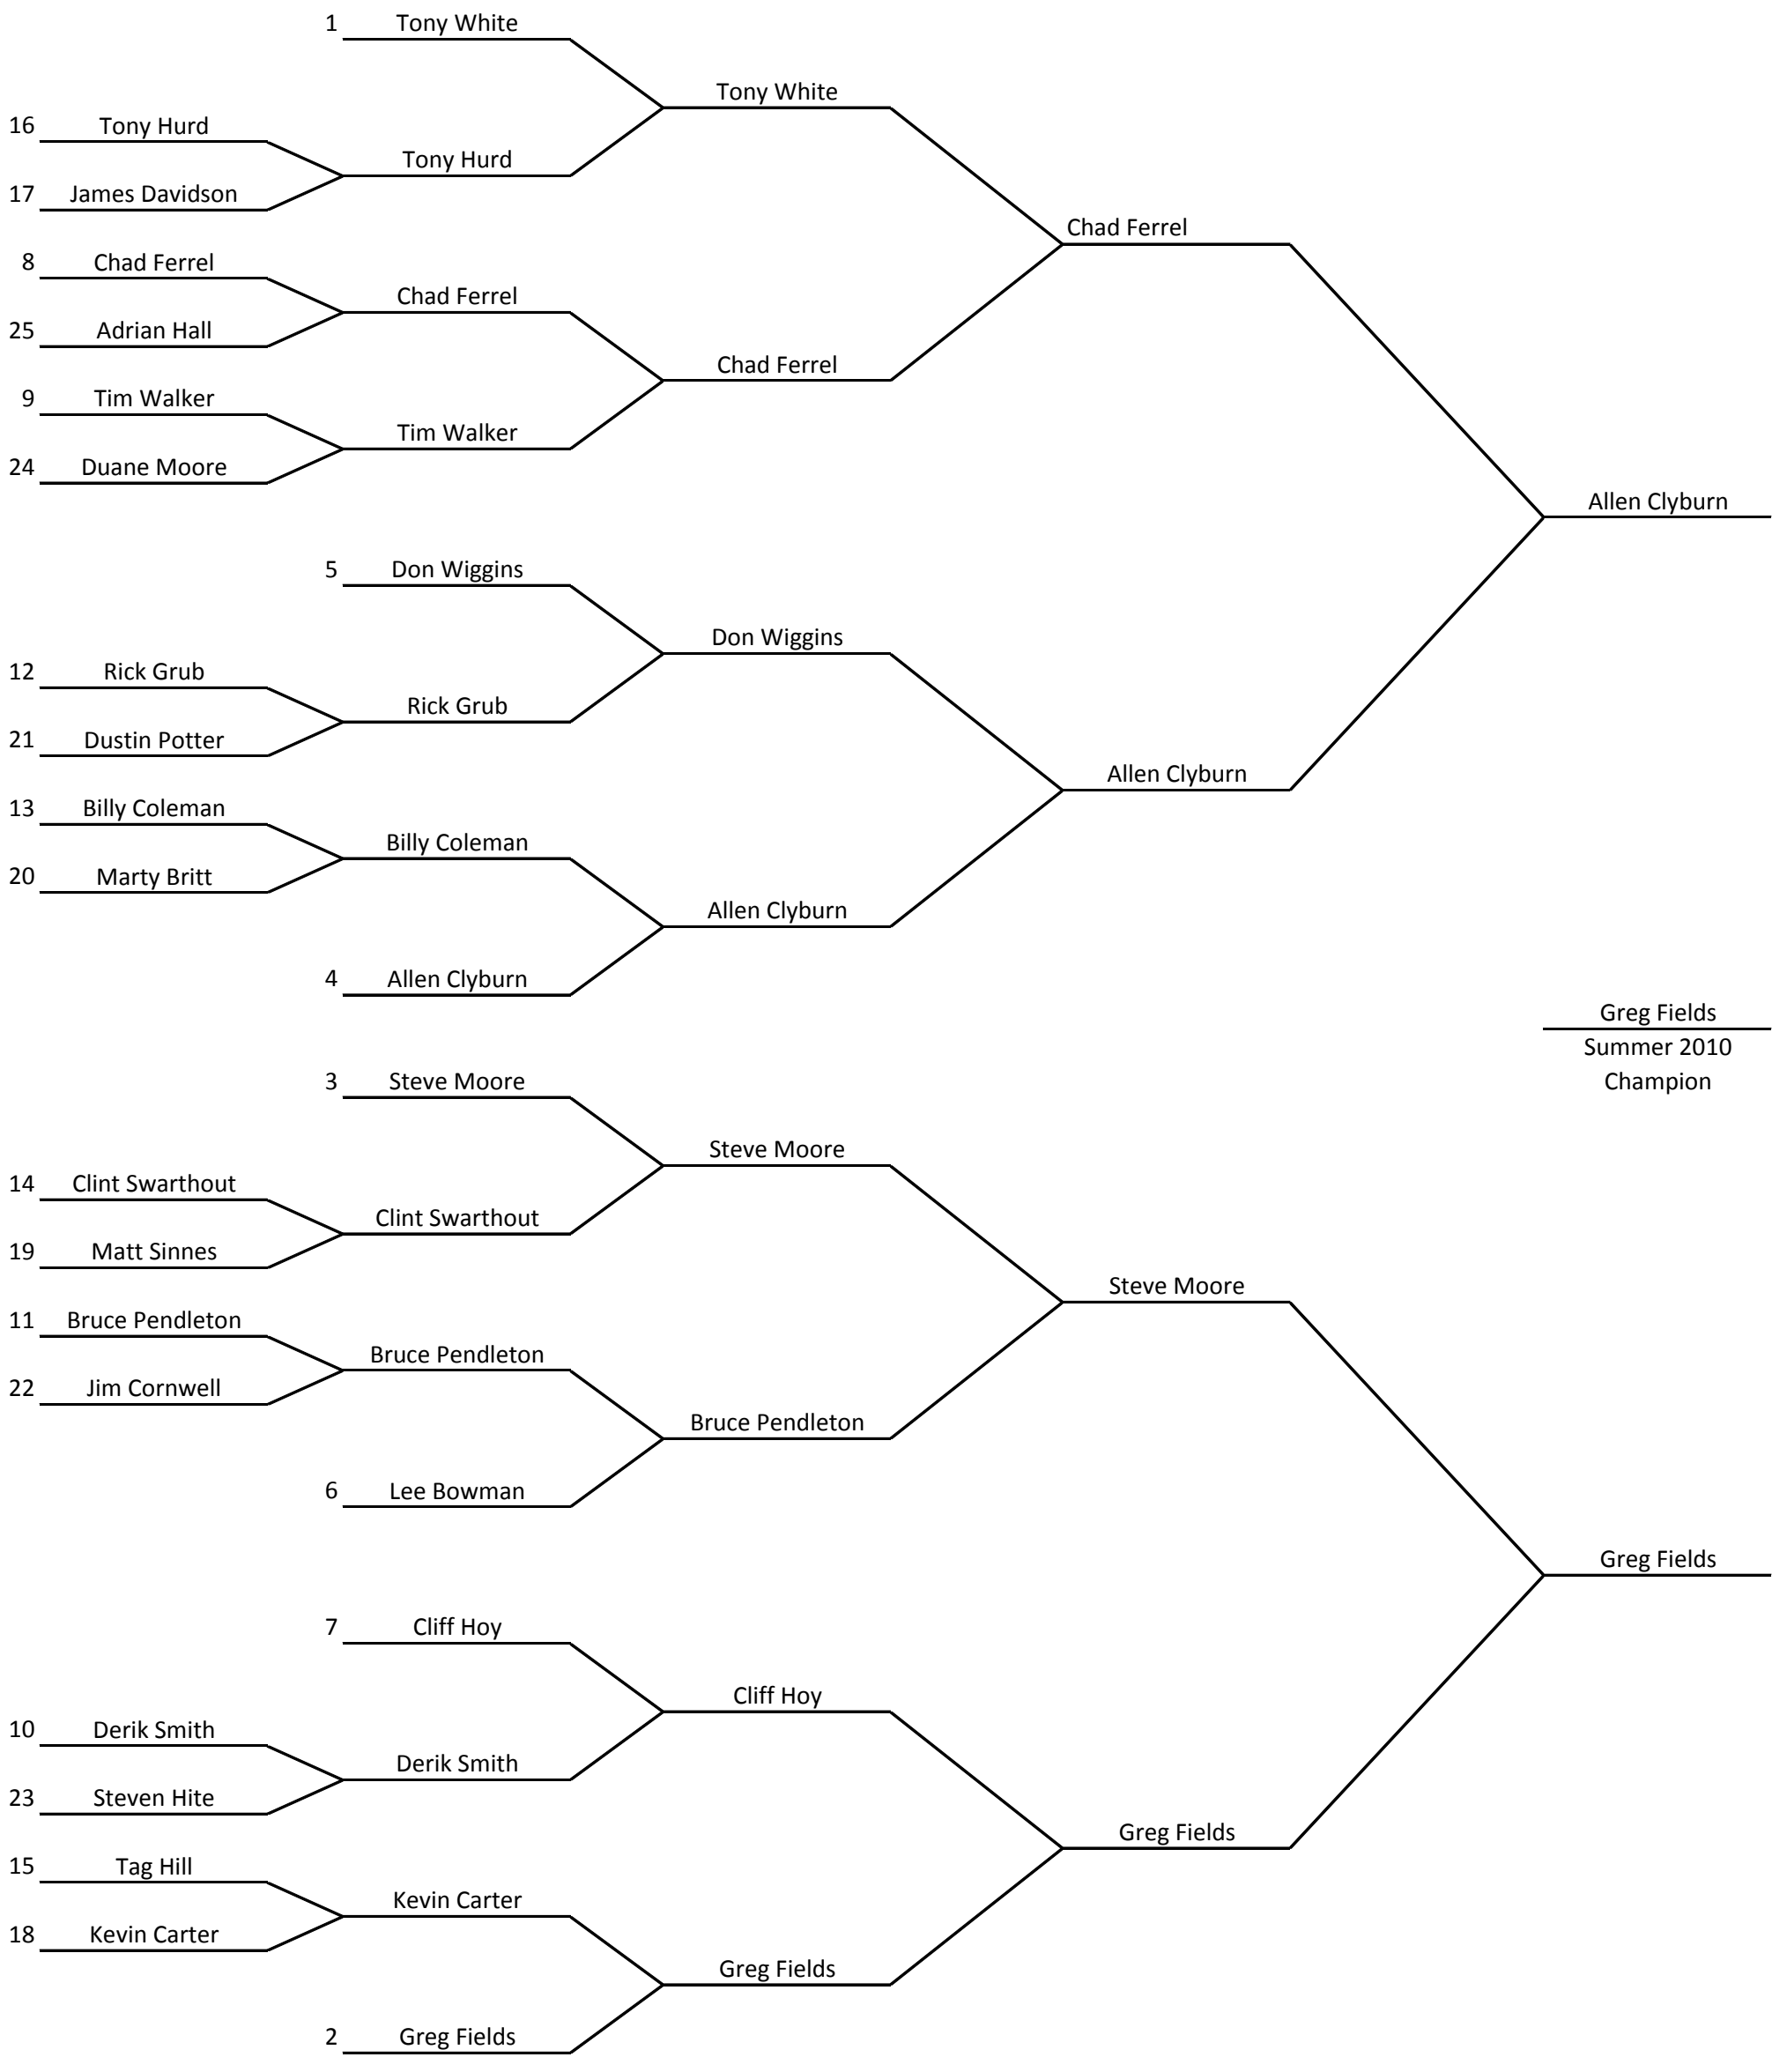

Greg Fields
Summer 2010
Champion

AUGUST 11TH
Higher Seed
Chooses Location

AUGUST 18TH
Higher Seed
Chooses Location

AUGUST 25TH
Higher Seed
Chooses Location

SEPTEMBER 1ST
The Pub

SEPTEMBER 8TH
Finish Line

	Week 1	Week 2	Week 3	Total
Becky	9	15	19	43
Pepper	12	12	11	35
Lora	18	6	10	34
Kim	3	7	2	12

Pepper Hulse defeated Becky Hurd in the finals of the playoffs.