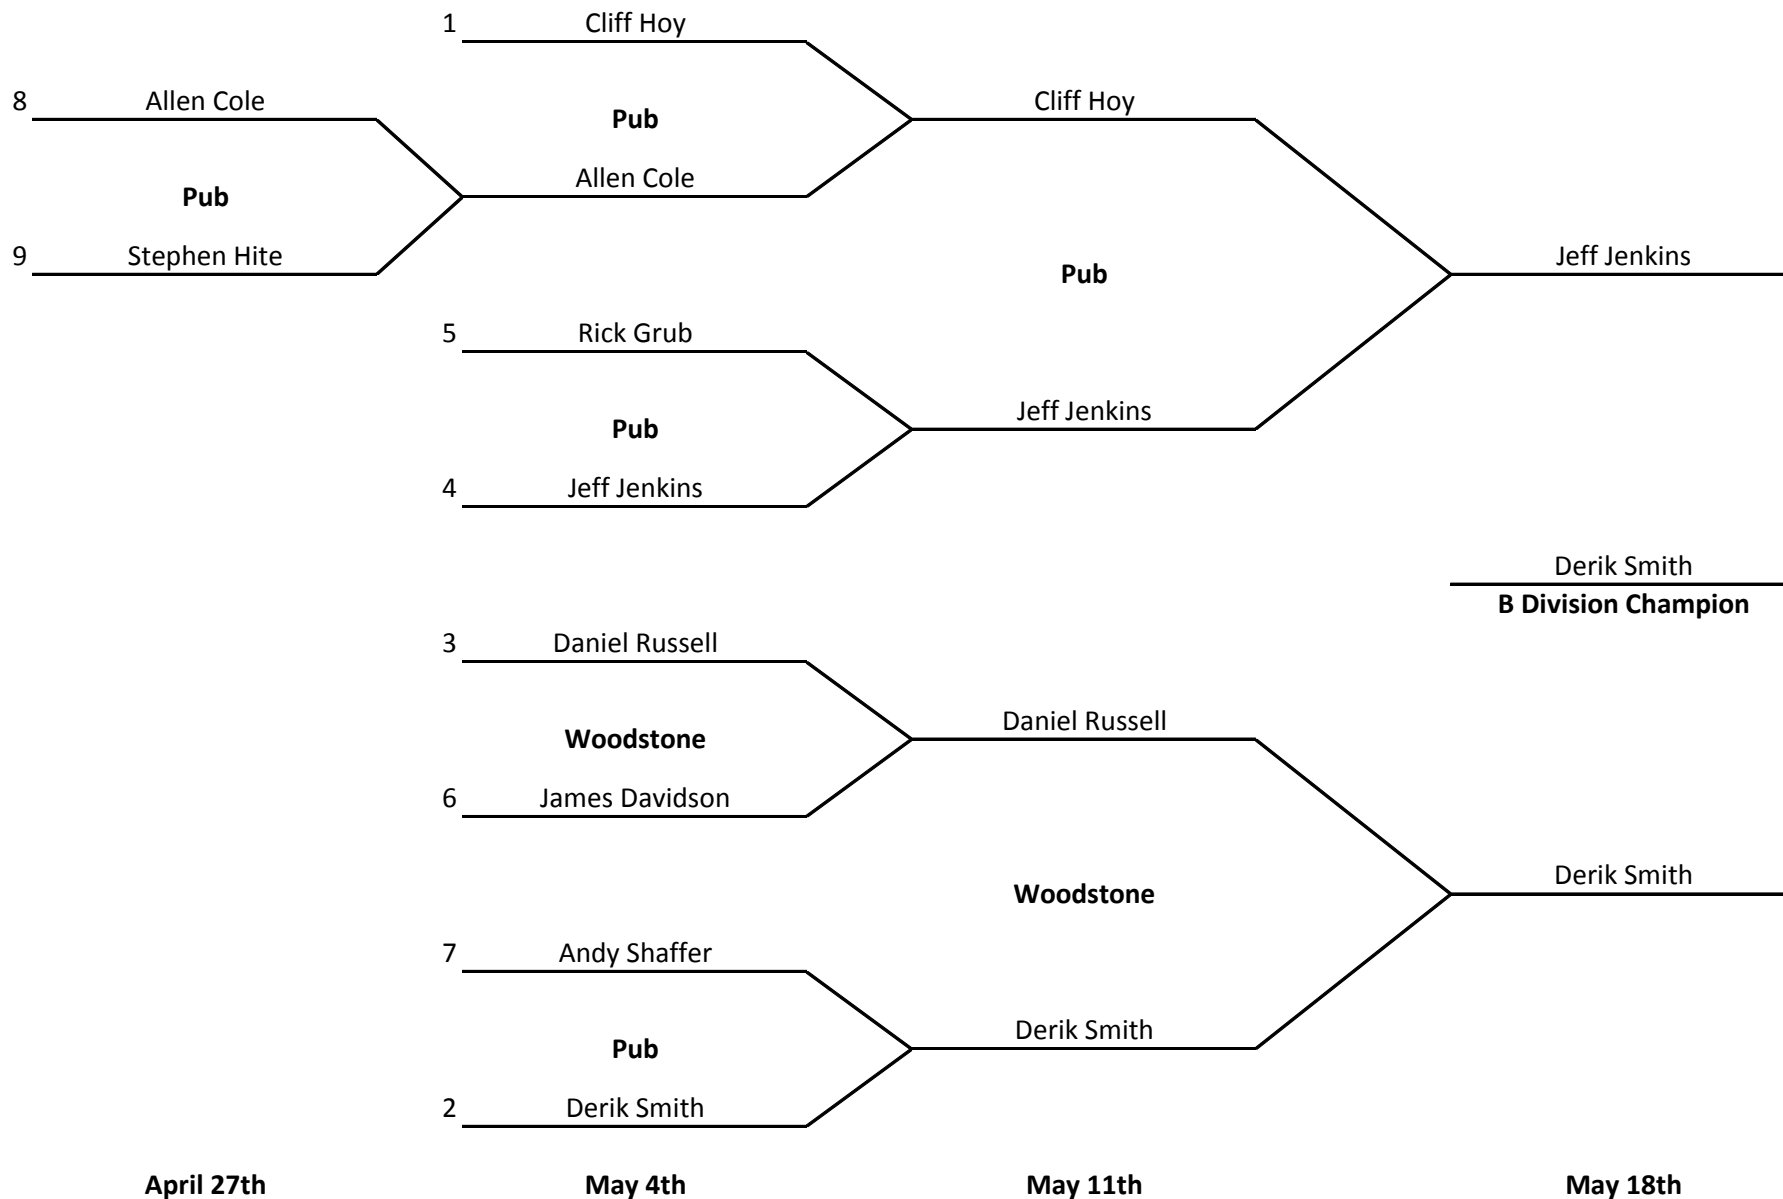

### A DIVISION

	Players	WK 1	WK 2	WK 3	WK 4	WK 5	WK 6	WK 7	WK 8	WK 9	WK 10	WK 11	Total	Avg
1	Steve Moore		9	19		17	13	12	16	19	19	19	143	15.89
2	Greg Fields	13	12		14	14	17	18		19	14	18	139	15.44
3	Don Wiggins	8		12	14	17		9	15	18	16	17	126	14.00
4	Allen Clyburn	13	17	9	7		8	14	16	14		15	113	12.56
5	Chad Ferrell	8	14	11		16	11		5	13	5	3	86	9.56
6	Shelly Anderson	12	11		11	4	10	7	14	3	7		79	8.78
7	Dustin Freeman	9	7	10	7	7		15	5	2	10		72	8.00
8	Kevin Carter	11	10	10	10	4	4			7	11	2	69	7.67
9	Clint Swarthout	10		2	10	5	13	6	6	2		6	60	6.67
10	Ron Salyer		4	11	11		8	3	7	8	2	4	58	6.44
11	Billy Coleman												0	0.00
12	Tony Hurd												0	0.00

	RD 1	RD 2	RD 3	RD 4	RD 5	TOTAL
Shelly Anderson			11	8	8	27
Lora Taylor		7		7	4	18
Laura Russell	9		1	5		15
Ashley Taylor	3	5		4		12

DATE				Location
April 27th	Shelly Anderson	VS	Bye	
	Lora Taylor	VS	Pepper Hulse	Pub
	Ashley Taylor	VS	Laura Russell	Woodstone
May 4th	Pepper Hulse	VS	Shelly Anderson	Pub
	Bye	VS	Laura Russell	
	Lora Taylor	VS	Ashley Taylor	Pub
May 11th	Shelly Anderson	VS	Laura Russell	Woodstone
	Pepper Hulse	VS	Ashley Taylor	Boone Dam
	Bye	VS	Lora Taylor	
Before May 11	Ashley Taylor	VS	Shelly Anderson	Pub
	Laura Russell	VS	Lora Taylor	Woodstone
	Pepper Hulse	VS	Bye	
Before May 11	Shelly Anderson	VS	Lora Taylor	Pub
	Ashley Taylor	VS	Bye	
	Laura Russell	VS	Pepper Hulse	Woodstone

Shelly Anderson beat Lora Taylor for the Women's Winter 2011 Championship

A Division	
Total Players	11
Season Pot	\$350

A Division Season Payout		
1	34.3%	\$120
2	20.0%	\$70
3	11.4%	\$40
4	8.6%	\$30
5	7.1%	\$25
6	5.7%	\$20
7	4.3%	\$15
8	2.9%	\$10
9	1.4%	\$5
10	1.4%	\$5
11	1.4%	\$5
12	1.4%	\$5
	100.0%	\$350